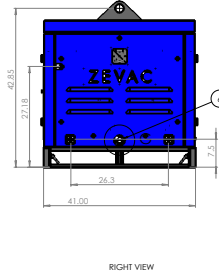

THE PROVEN SOLUTION ANYWHERE VENTING HAPPENS