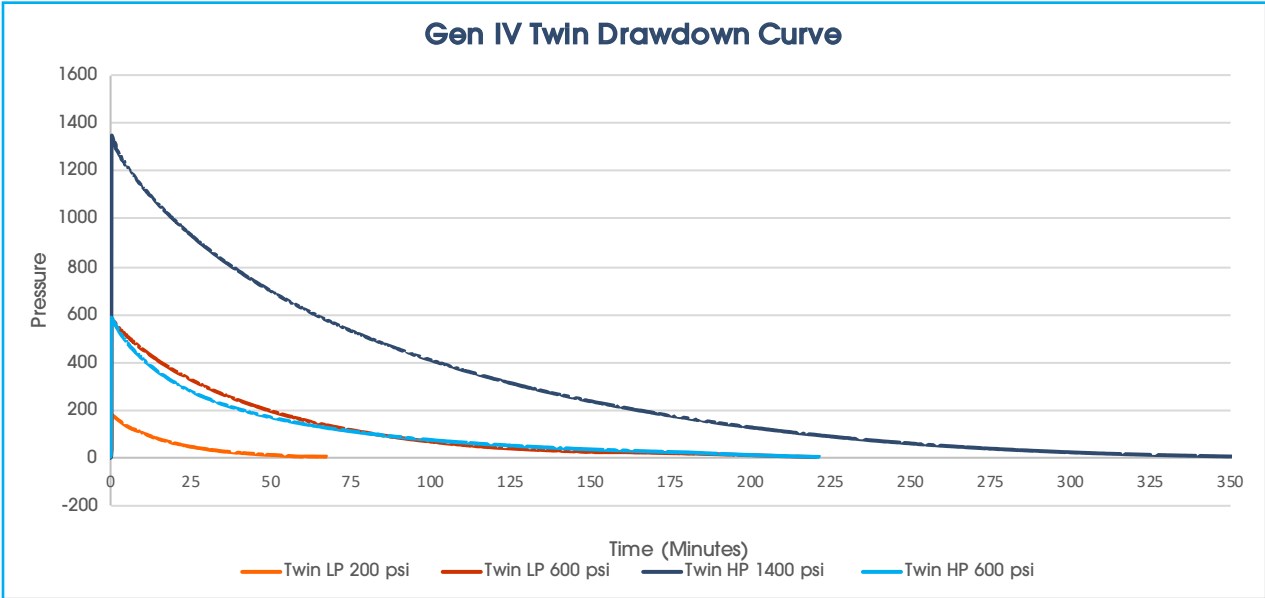

**ZEVAC TWIN LP**  
**58.5" x 41" x 46" | 1850 lbs**  
**Pressure Range: 0 - 600\* psig**

**ZEVAC TWIN HP**  
**58.5" x 41" x 46" | 1850 lbs**  
**Pressure Range: 0 - 1500\* psig**

NOTE: Air supply for each test was the same: 700 cfm at 150 psig. Results can vary depending on many factors including air compressor, temperature, hose length, etc.