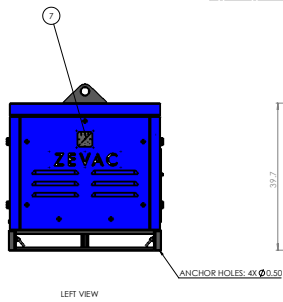

THE PROVEN SOLUTION ANYWHERE VENTING HAPPENS