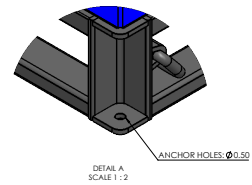

THE PROVEN SOLUTION ANYWHERE VENTING HAPPENS