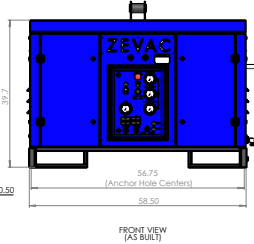

THE PROVEN SOLUTION ANYWHERE VENTING HAPPENS