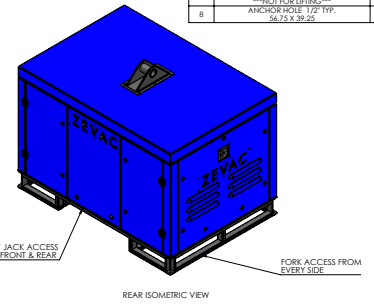

THE PROVEN SOLUTION ANYWHERE VENTING HAPPENS