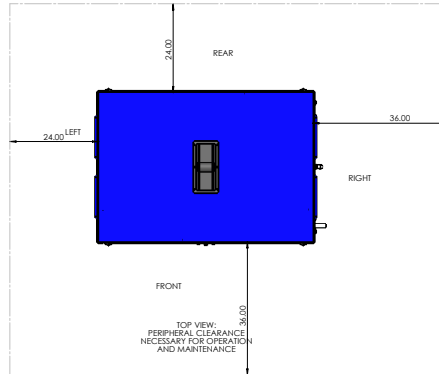

THE PROVEN SOLUTION ANYWHERE VENTING HAPPENS