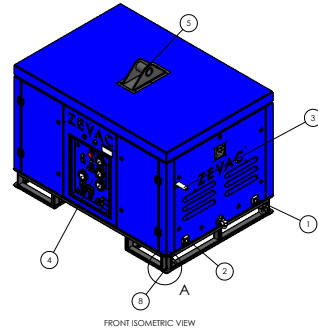

THE PROVEN SOLUTION ANYWHERE VENTING HAPPENS